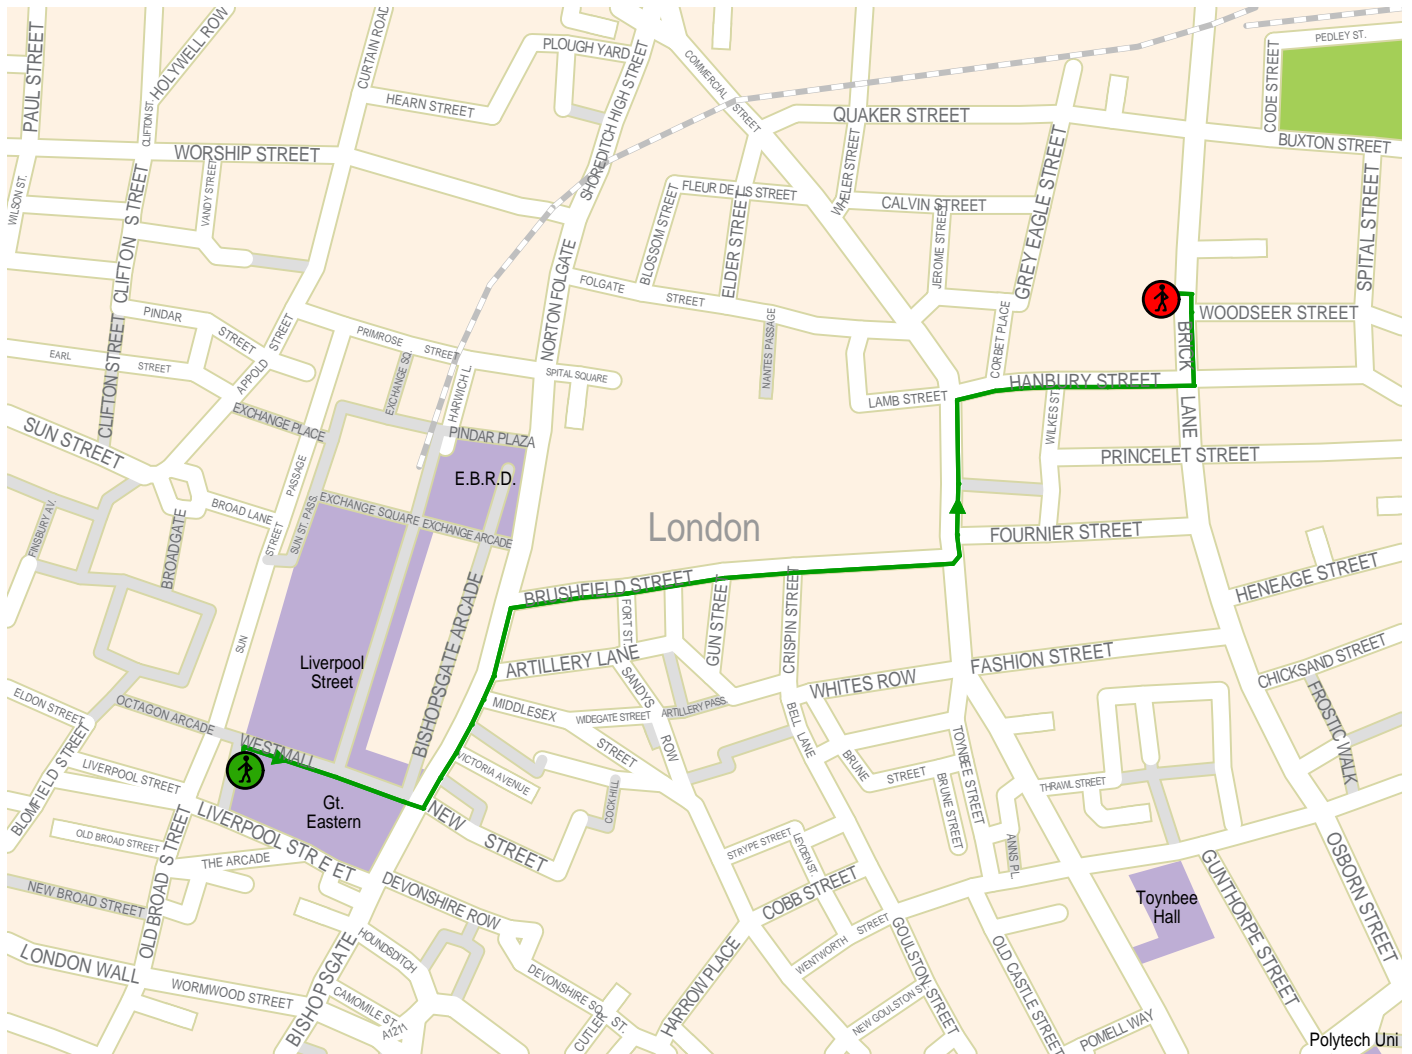

Suggested Path from Liverpool Street (London) Liverpool Street Station to Spitalfields E1 6QL.

© 2003 NAVTEQ/PTV AG/Map&Guide

— Walk
 Departure with walk
 Arrival with walk

1.	From Liverpool Street (London) Liverpool Street Station.	
2.		20 m
3.	➤ Turn Right Into Westmall	80 m 100 m
4.	↑ Straight Up Bishopsgate Arcade	230 m 330 m
5.	➤ Turn Right Into Brushfield Street	340 m 0.7 km
6.	↙ Turn Left Into Commercial Street	120 m 0.8 km
7.	➤ Turn Right Into Hanbury Street	180 m 1.0 km
8.	↙ Turn Left Into Brick Lane	60 m 1.0 km
9.	Arrive at Spitalfields E1 6QL.	